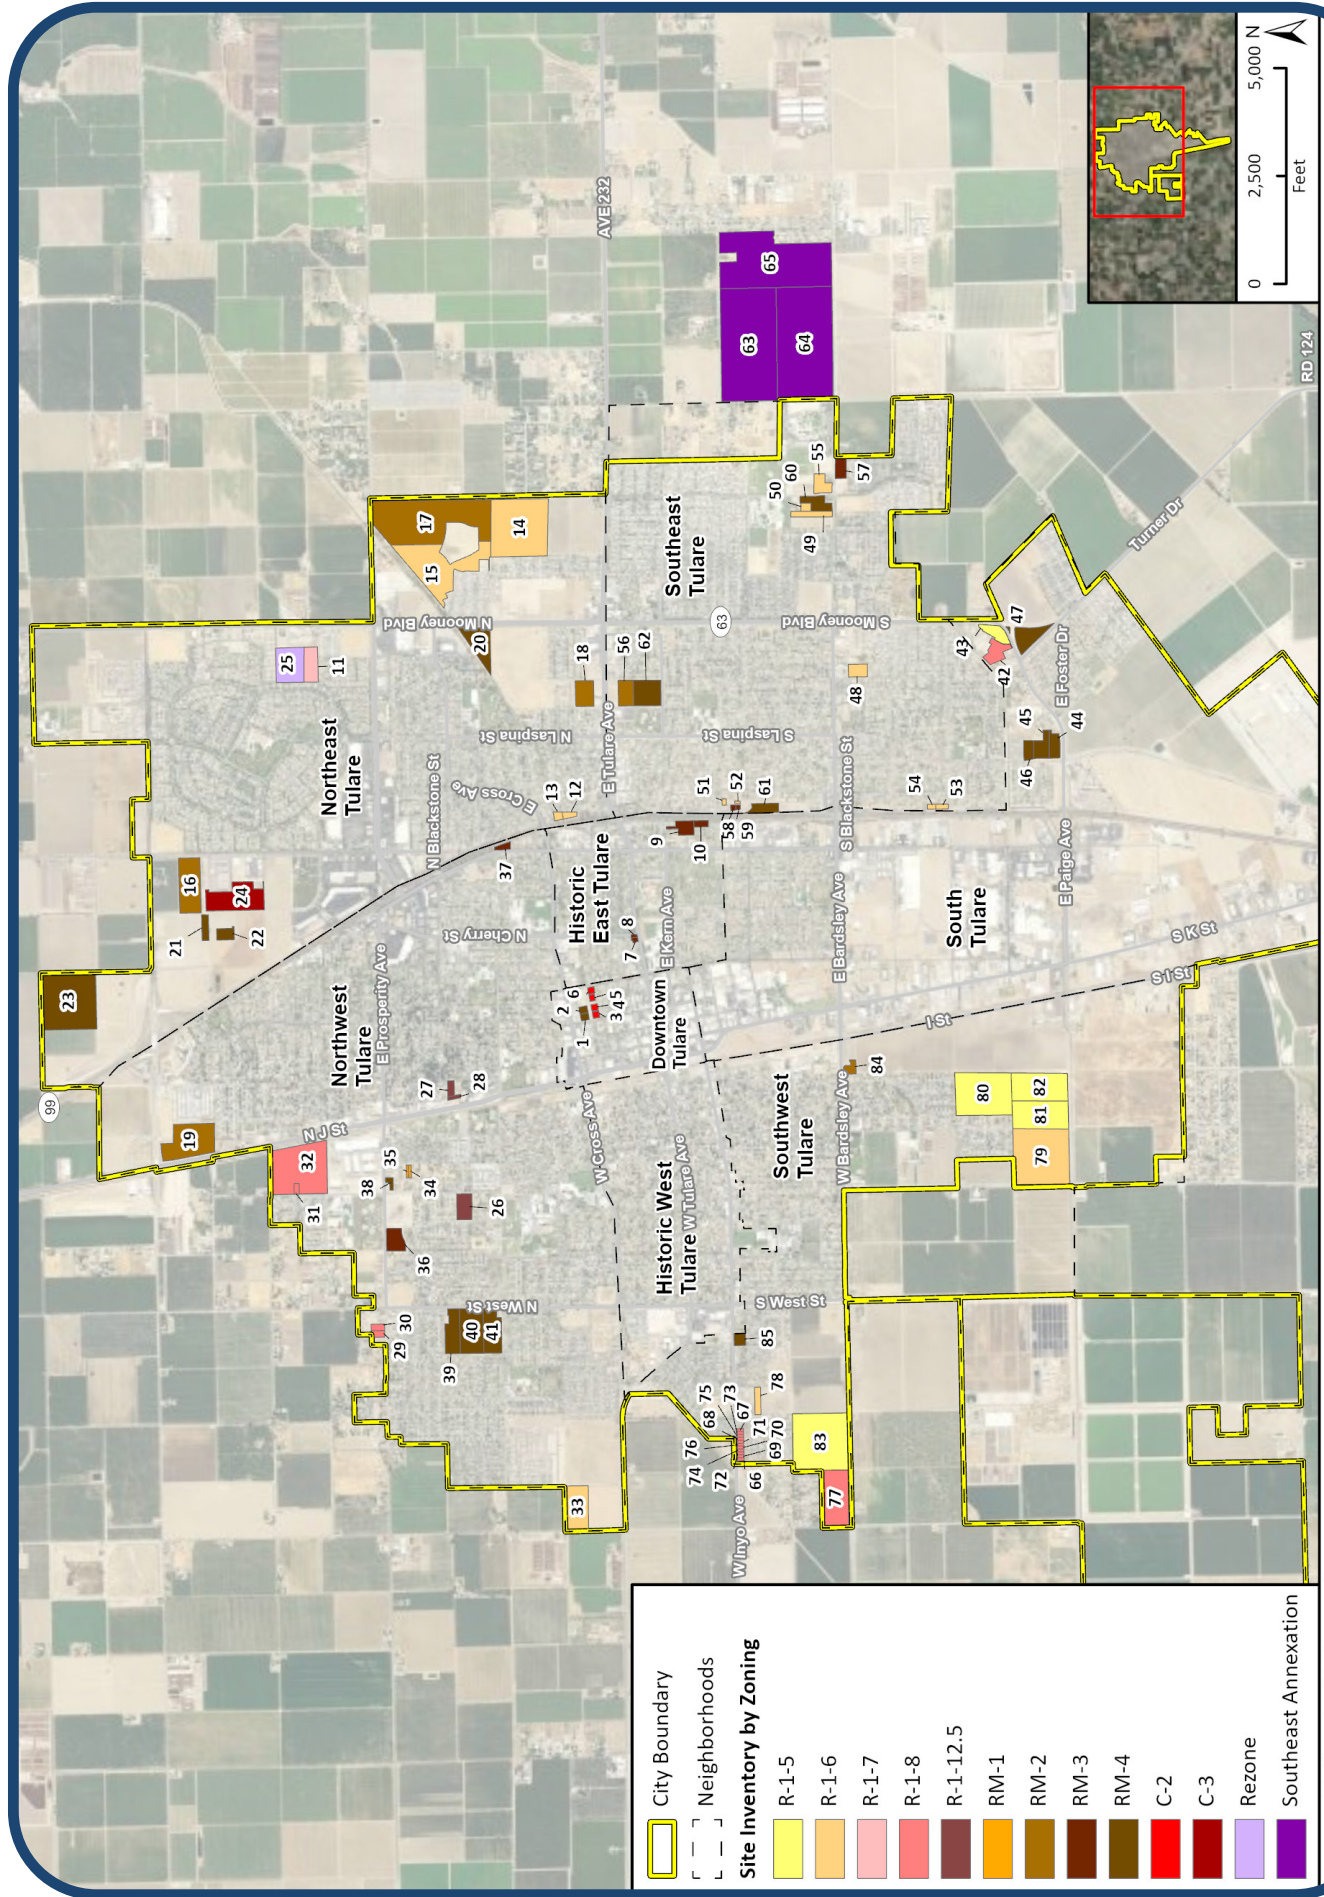

Tulare Site Inventory - Housing Opportunity Locations

Inventario del sitio - Ubicaciones de oportunidades de vivienda

	City Boundary
	Neighborhoods
Site Inventory by Zoning	
	R-1-5
	R-1-6
	R-1-7
	R-1-8
	R-1-12.5
	RM-1
	RM-2
	RM-3
	RM-4
	C-2
	C-3
	Rezone
	Southeast Annexation